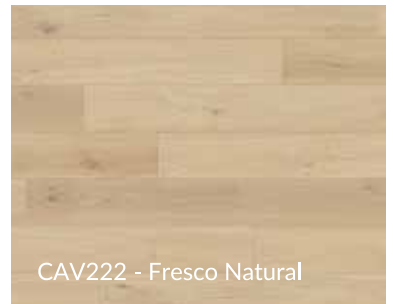

CASCADE
LUXURY VINYL

www.cascadeluxuryvinyl.com

Canva
PAINTED BEVEL LVT

CAV229 - Balance Beige

CAV228 - Opacity Brown

CAV227 - Stencil Natural

CAV226 - Tempera Grey

CAV225 - Composition Greige

CAV224 - Radial Brown

CAV223 - Pastel Grey

CAV222 - Fresco Natural

CAV221 - Dynamic Grey

CAV220 - Easel Natural

CANVA SPECIFICATIONS

Collection	Canva	Certification	FloorScore
Construction	Luxury Vinyl	Surface Finish	Polyurethane w/ anti scratch
Thickness	2 mm	Edge Type	Painted Bevel
Width	7.4"	Visual	Low gloss
Length	48.3"	Special Features	Waterproof, Painted bevel
Wear Layer	0.3mm / 12mil	Product Rating	Good
Sq Ft Per Carton	49.41	Warranty	25 year limited residential 10 year limited medium commercial
Sq Ft Per Pallet	2,717.55		
Recommended Adhesive	Cascade XT360		