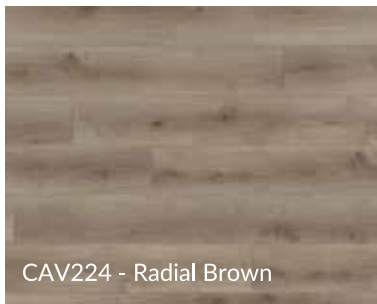

CASCADE
LUXURY VINYL

www.cascadeluxuryvinyl.com

Canva
PAINTED BEVEL LVT

CAV229 - Balance Beige

CAV228 - Opacity Brown

CAV227 - Stencil Natural

CAV226 - Tempera Grey

CAV225 - Composition Greige

CAV224 - Radial Brown

CAV223 - Pastel Grey

CAV222 - Fresco Natural

CAV221 - Dynamic Grey

CAV220 - Easel Natural

CANVA SPECIFICATIONS

Collection	Canva	Certification	FloorScore
Construction	Luxury Vinyl	Surface Finish	Polyurethane w/ anti scratch
Thickness	2 mm	Edge Type	Painted Bevel
Width	7.4"	Visual	Low gloss
Length	48.3"	Special Features	Waterproof, Painted bevel
Wear Layer	0.3mm / 12mil	Product Rating	Good
Sq Ft Per Carton	49.41	Warranty	25 year limited residential 10 year limited medium commercial
Sq Ft Per Pallet	2,717.55		
Recommended Adhesive	Cascade XT360		