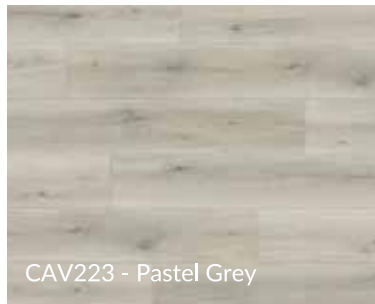

CASCADE
LUXURY VINYL

www.cascadeluxuryvinyl.com

Canva
PAINTED BEVEL LVT

CAV229 - Balance Beige

CAV228 - Opacity Brown

CAV227 - Stencil Natural

CAV226 - Tempera Grey

CAV225 - Composition Greige

CAV224 - Radial Brown

CAV223 - Pastel Grey

CAV222 - Fresco Natural

CAV221 - Dynamic Grey

CAV220 - Easel Natural

CANVA SPECIFICATIONS

Collection	Canva	Certification	FloorScore
Construction	Luxury Vinyl	Surface Finish	Polyurethane w/ anti scratch
Thickness	2 mm	Edge Type	Painted Bevel
Width	7.4"	Visual	Low gloss
Length	48.3"	Special Features	Waterproof, Painted bevel
Wear Layer	0.3mm / 12mil	Product Rating	Good
Sq Ft Per Carton	49.41	Warranty	25 year limited residential 10 year limited medium commercial
Sq Ft Per Pallet	2,717.55		
Recommended Adhesive	Cascade XT360		